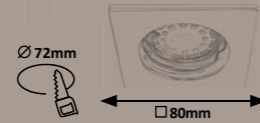

Lite

1

2

3

1 I052 **M**

• LED / 3W (240lm, 3000K) incl.
GU10 / 3x max. 50W
IP44/IP40
white

5 998250 310527

2 I053 **M**

• LED / 3W (240lm, 3000K) incl.
GU10 / 3x max. 50W
IP44/IP40
chrome

5 998250 310534

3 I054 **M**

• LED / 3W (240lm, 3000K) incl.
GU10 / 3x max. 50W
IP44/IP40
satin chrome

5 998250 310541

Lite

1

2

3

1 I055 **M**

• LED / 3W (240lm, 3000K) incl.
GU10 / 3x max. 50W
IP40
white

5 998250 310558

2 I056 **M**

• LED / 3W (240lm, 3000K) incl.
GU10 / 3x max. 50W
IP40
chrome

5 998250 310565

3 I057 **M**

• LED / 3W (240lm, 3000K) incl.
GU10 / 3x max. 50W
IP40
satin chrome

5 998250 310572