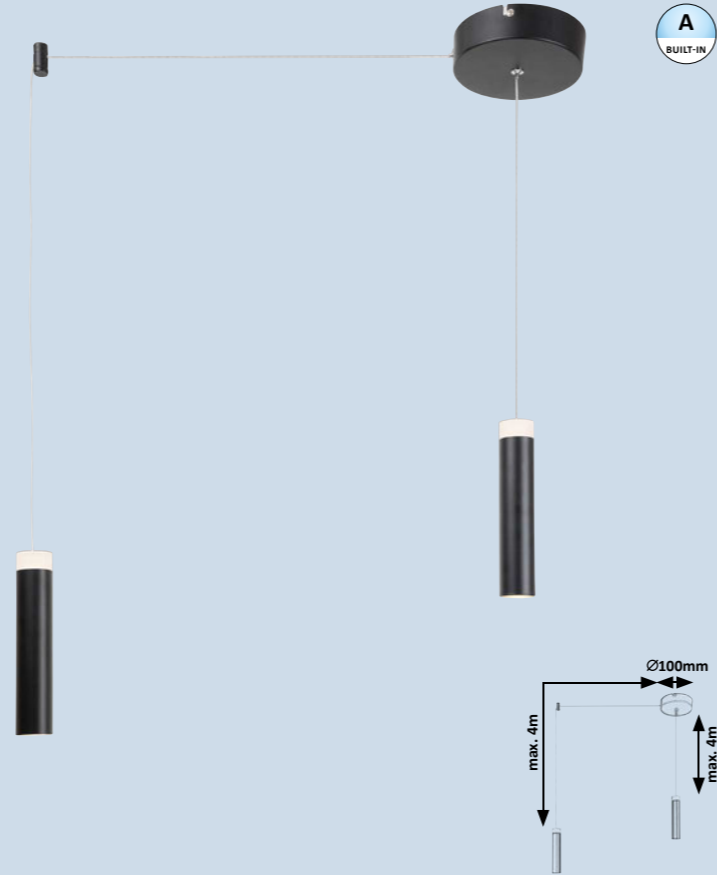

# Andromeda *new*

1

A+  
BUILT-IN

2

A  
BUILT-IN

**1 5640** (M) (P)

• LED / 7W  
(460lm, 3000K) incl.  
IP20 • black

5 998250 356402