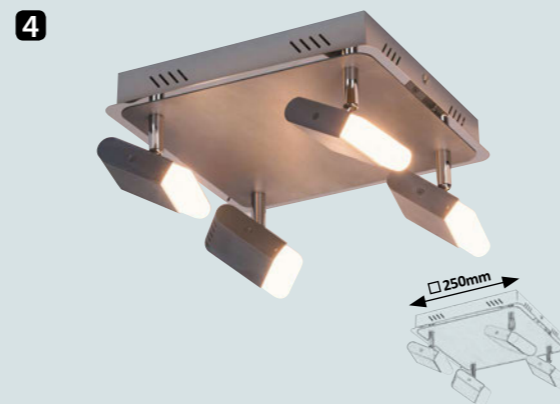

Marcus

1 6816 (M) (P)
• LED / 5W
(320lm, 3000K) incl.
IP20
grey/chrome

2 6818 (M) (P)
• LED / 10W
(640lm, 3000K) incl.
IP20
grey/chrome

3 6819 (M) (P)
• LED / 15W
(960lm, 3000K) incl.
IP20
grey/chrome

4 6820 (M) (P)
• LED / 20W
(1280lm, 3000K) incl.
IP20
grey/chrome

Agata

1 6757 (M)
• LED 5W
(400lm, 3000K) incl.
GU10 / 1x max. 50W • IP20 •

2 6758 (M)
• LED 5W
(400lm, 3000K) incl.
GU10 / 2x max. 50W • IP20 •

3 6759 (M)
• LED 5W
(400lm, 3000K) incl.
GU10 / 3x max. 50W • IP20
brushed aluminium

4 6760 (M)
• LED 5W
(400lm, 3000K) incl.
GU10 / 4x max. 50W • IP20
brushed aluminium