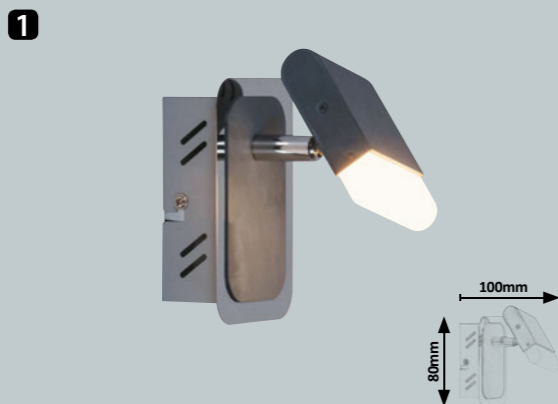

Marcus

1 6816 (M) (P)
• LED / 5W
(320lm, 3000K) incl.
IP20
grey/chrome

2 6818 (M) (P)
• LED / 10W
(640lm, 3000K) incl.
IP20
grey/chrome

3 6819 (M) (P)
• LED / 15W
(960lm, 3000K) incl.
IP20
grey/chrome

4 6820 (M) (P)
• LED / 20W
(1280lm, 3000K) incl.
IP20
grey/chrome

Agata

1 6757 (M)
• LED 5W
(400lm, 3000K) incl.
GU10 / 1x max. 50W • IP20 •

2 6758 (M)
• LED 5W
(400lm, 3000K) incl.
GU10 / 2x max. 50W • IP20 •

3 6759 (M)
• LED 5W
(400lm, 3000K) incl.
GU10 / 3x max. 50W • IP20
brushed aluminium

4 6760 (M)
• LED 5W
(400lm, 3000K) incl.
GU10 / 4x max. 50W • IP20
brushed aluminium