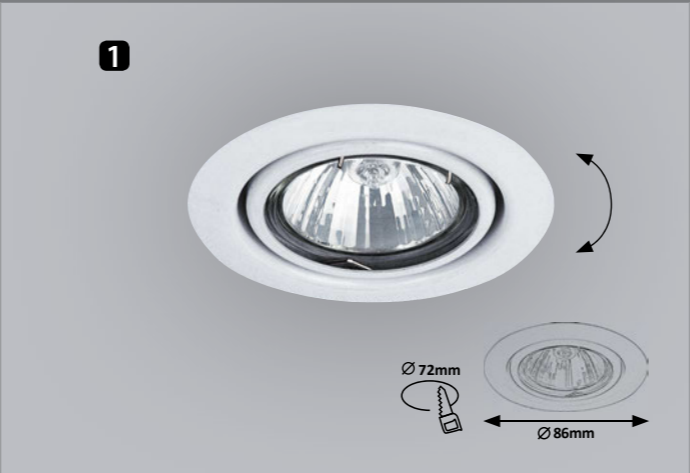

Spot relight

Spot relight