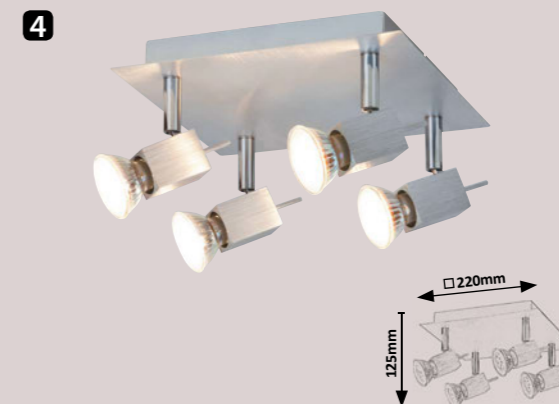

Agata

1 6757 (M)
• LED 5W
(400lm, 3000K) incl.
GU10 / 1x max. 50W • IP20 •

2 6758 (M)
• LED 5W
(400lm, 3000K) incl.
GU10 / 2x max. 50W • IP20 •

3 6759 (M)
• LED 5W
(400lm, 3000K) incl.
GU10 / 3x max. 50W • IP20
brushed aluminium

4 6760 (M)
• LED 5W
(400lm, 3000K) incl.
GU10 / 4x max. 50W • IP20
brushed aluminium