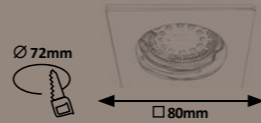

Lite

1

2

3

1 I052 **M**

• LED / 3W (240lm, 3000K) incl.
GU10 / 3x max. 50W
IP44/IP40
white

5 998250 310527

2 I053 **M**

• LED / 3W (240lm, 3000K) incl.
GU10 / 3x max. 50W
IP44/IP40
chrome

5 998250 310534

3 I054 **M**

• LED / 3W (240lm, 3000K) incl.
GU10 / 3x max. 50W
IP44/IP40
satin chrome

5 998250 310541

Lite

1

2

3

1 I055 **M**

• LED / 3W (240lm, 3000K) incl.
GU10 / 3x max. 50W
IP40
white

5 998250 310558

2 I056 **M**

• LED / 3W (240lm, 3000K) incl.
GU10 / 3x max. 50W
IP40
chrome

5 998250 310565

3 I057 **M**

• LED / 3W (240lm, 3000K) incl.
GU10 / 3x max. 50W
IP40
satin chrome

5 998250 310572