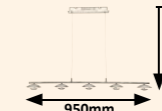

Elinor

new

1

2

3

1 5651 (M) (P)

• LED / 5W
(185lm, 3000K) incl.
IP20
metal brown

2 5652 (M) (P)

• LED / 12W
(640lm, 3000K) incl.
IP20
metal brown

3 5653 (M) (P)

• LED / 18W
(1050lm, 3000K) incl.
IP20
metal brown

Brigitte

1

2

3

4

5

6

1 2552 (M)

• LED / 10W
(800lm, 3000K) incl.
IP20
brown/gold

2 2553 (M)

• LED / 15W
(1200lm, 3000K) incl.
IP20
brown/gold

3 2554 (M)

• LED / 20W
(1600lm, 3000K) incl.
IP20
brown/gold

4 2555 (M)

• LED / 25W
(2000lm, 3000K) incl.
IP20
brown/gold

5 2556 (M)

• LED / 20W
(1600lm, 3000K) incl.
IP20
brown/gold

6 2557 (M)

• LED / 25W
(2000lm, 3000K) incl.
IP20
brown/gold