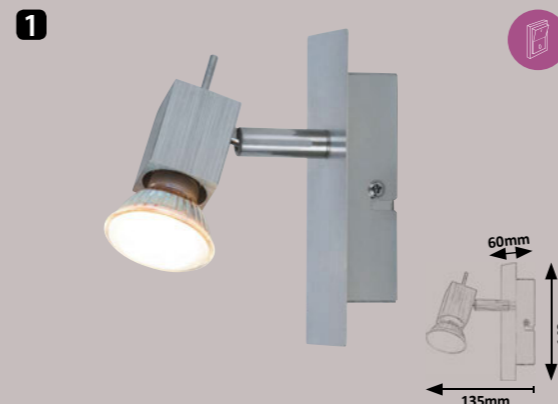

Agata

1 6757 (M)
• LED 5W
(400lm, 3000K) incl.
GU10 / 1x max. 50W • IP20 •

2 6758 (M)
• LED 5W
(400lm, 3000K) incl.
GU10 / 2x max. 50W • IP20 •

3 6759 (M)
• LED 5W
(400lm, 3000K) incl.
GU10 / 3x max. 50W • IP20
brushed aluminium

4 6760 (M)
• LED 5W
(400lm, 3000K) incl.
GU10 / 4x max. 50W • IP20
brushed aluminium