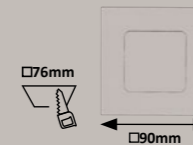

3

A
BUILT-IN