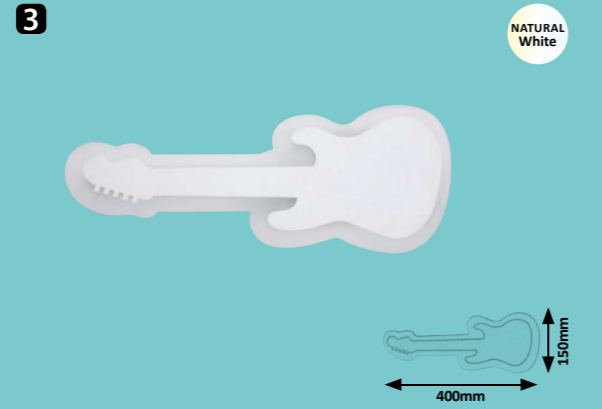

Babette

1 4543 (M) (P)
• DC 5V
LED 6W (360lm, 3000K) incl.
IP20
white

2 4544 (M) (P)
• DC 5V
LED 12W (720lm, 4000K) incl.
IP20
white

3 4545 (M) (P)
• DC 5V
LED 14W (840lm, 4000K) incl.
IP20
white

4 4546 (M) (P)
• DC 5V
LED 12W (720lm, 4000K) incl.
IP20
white

5 4547 (M) (P)
• DC 5V
LED 18W (1080lm, 4000K) incl.
IP20
white