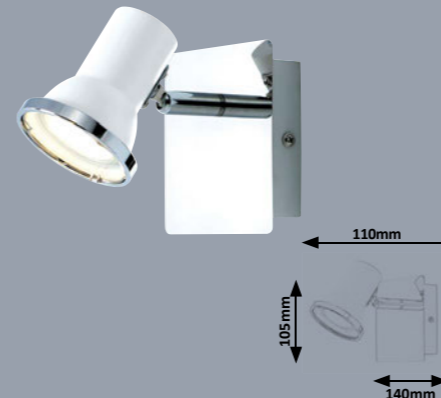

George

1

3

2

4

1 5493 (M) (P)

• LED / 5,6W
(560lm, 4000K) incl.
IP44
chrome

2 5494 (M) (P)

• LED / 11,2W
(1120lm, 4000K) incl.
IP44
chrome

3 5495 (M) (P)

• LED / 16,8W
(1680lm, 4000K) incl.
IP44
chrome

4 5496 (M) (P)

• LED / 22,4W
(2240lm, 4000K) incl.
IP44
chrome

Steve

1

3

2

4

1 5497 (M)

• LED / 4,5W (430lm, 4000K) incl.
GU10/1x max. 15W
IP44 • 19601
chrome/white

2 5498 (M)

• LED / 4,5W (430lm, 4000K) incl.
GU10/2x max. 15W
IP44 • 19601
chrome/white

3 5499 (M)

• LED / 4,5W (430lm, 4000K) incl.
GU10/ 3x max. 15W
IP44 • 19601
chrome/white

4 5500 (M)

• LED / 4,5W (430lm, 4000K) incl.
GU10/ 4x max. 15W
IP44 • 19601
chrome/white