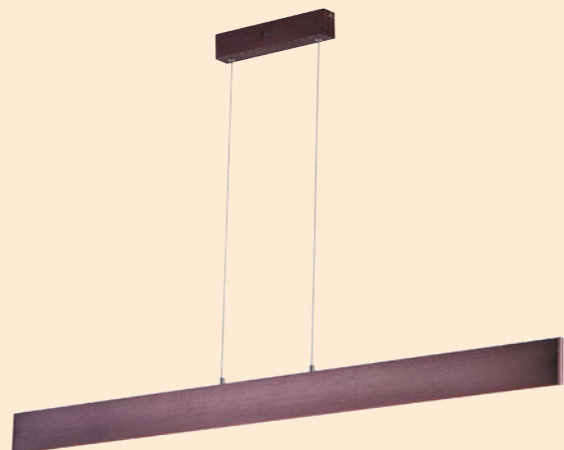

# Elinor

new

1

2

3

**1** 5651 (M) (P)

• LED / 5W  
(185lm, 3000K) incl.  
IP20  
metal brown

**2** 5652 (M) (P)