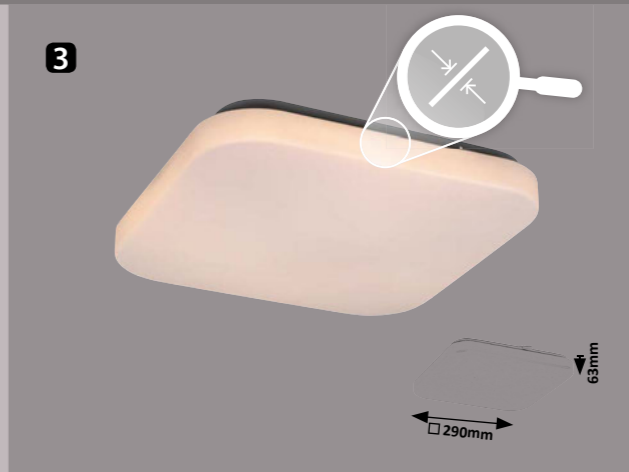

Rob

Rob

1 2284 (M) (P)
• LED / 20W
(1400lm, 4000K) incl.
IP20
white

2 2285 (M) (P)
• LED / 32W
(2600lm, 4000K) incl.
IP20
white

3 2286 (M) (P)
• LED / 20W
(1400lm, 4000K) incl.
IP20
white

4 2287 (M) (P)
• LED / 32W
(2600lm, 4000K) incl.
IP20
white

1 3338 (M) (P)
• LED / 20W
(1400lm, 3000K) incl.
IP20
white

2 3339 (M) (P)
• LED / 32W
(2100lm, 3000K) incl.
IP20
white

3 3340 (M) (P)
• LED / 20W
(1400lm, 3000K) incl.
IP20
white

4 3344 (M) (P)
• LED / 32W
(2100lm, 3000K) incl.
IP20
white