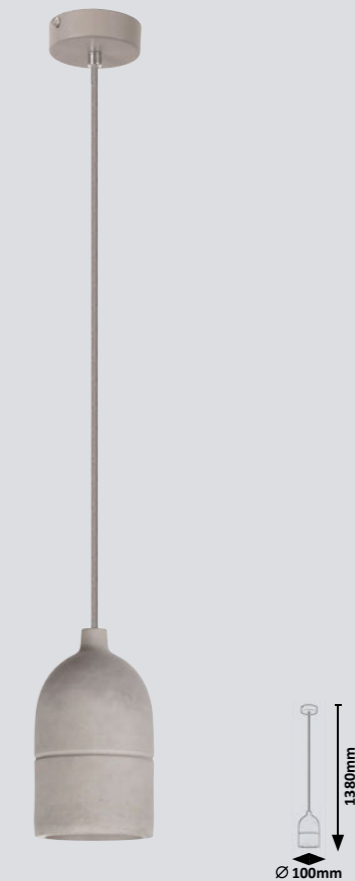

Matthew

3

3 2521 (M) (CO)
E-27 / 1x max. 6W
IP20 • ☒
grey/concrete