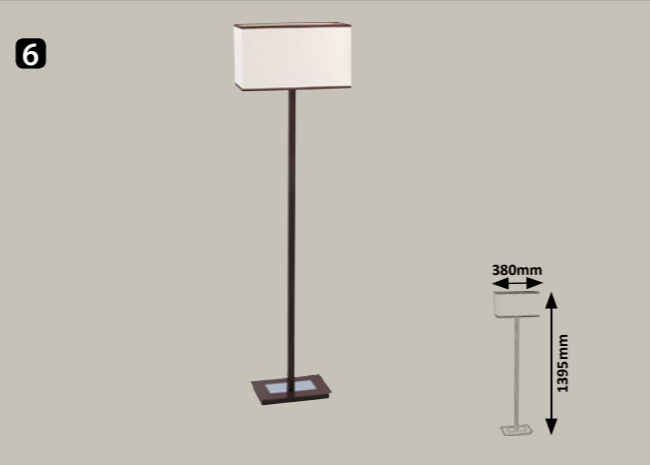

**7 2633** (M) (T)  
E-27 / 1x max. 60W  
IP20 • [ ] • [ ] 19502 • [ ]  
chrome/brown

5 998250 326337

**1** 2895 (M) (P)  
E-14 / 1x max. 40W  
IP20 • [X] • [Y] • [Z] 19159 • [A]  
beige/brown/wenge

**2** 2896 (M) (P)  
E-14 / 1x max. 40W  
IP20 • [X] • [Y] • [Z] 19159 • [A]  
beige/brown/wenge