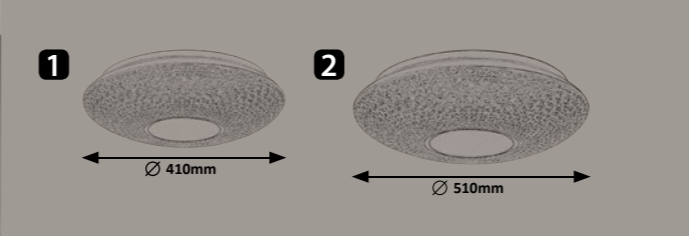

Coralia *new*

5 years guarantee, LED built-in, 3000K-6500K, 1000K-8000K, 1000K-8000K, timer, A BUILT-IN

1 I518 (M P) • LED / 48W (3476lm, 3000K-6500K) incl. IP20 • 19728 • 517 transparent/ white/ chrome
2 I519 (M P) • LED / 72W (5728lm, 3000K-6500K) incl. IP20 • 19729 • 517 transparent/ white/ chrome