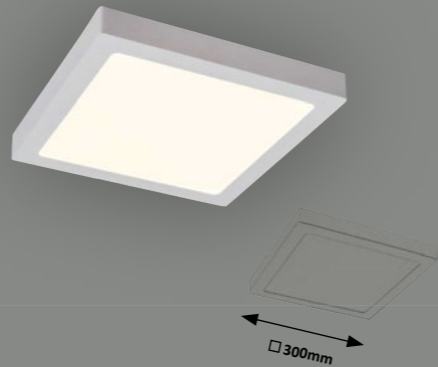

Lois

1

3

2

4

1 2663 (M) (P)

• LED / 12W
(800lm, 4000K) incl.
IP20
matte white

5 998250 326634

2 2664 (M) (P)

• LED / 18W
(1400lm, 4000K) incl.
IP20
matte white

5 998250 326641

3 2665 (M) (P)

• LED / 24W
(1700lm, 4000K) incl.
IP20
matte white

5 998250 326658

4 2666 (M) (P)

• LED / 36W
(2500lm, 4000K) incl.
IP20
matte white

5 998250 326665

Lois

1

3

2

4

1 2667 (M) (P)

• LED / 12W
(800lm, 3000K) incl.
IP20
satin chrome

5 998250 326672

2 2668 (M) (P)

• LED / 18W
(1400lm, 3000K) incl.
IP20
satin chrome

5 998250 326689

3 2669 (M) (P)

• LED / 24W
(1700lm, 3000K) incl.
IP20
satin chrome

5 998250 326696

4 2670 (M) (P)

• LED / 36W
(2500lm, 3000K) incl.
IP20
satin chrome

5 998250 326702