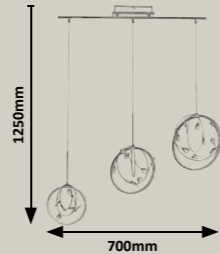

Chrissy *new*

5 years guarantee LED NATURAL White

1 **A** BUILT-IN