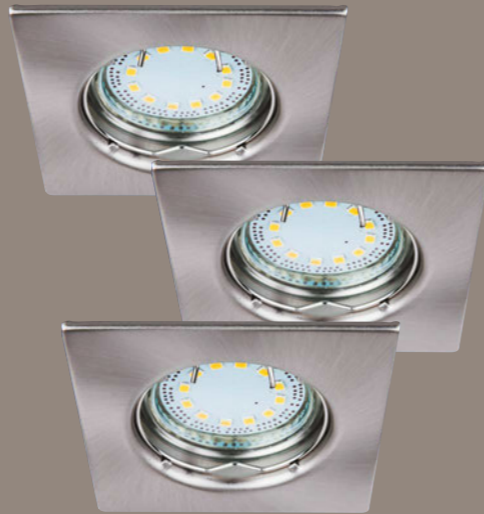

Lite

1

2

3

1 I052 **M**

• LED / 3W (240lm, 3000K) incl.
GU10 / 3x max. 50W
IP44/IP40
white

5 998250 310527

2 I053 **M**

• LED / 3W (240lm, 3000K) incl.
GU10 / 3x max. 50W
IP44/IP40
chrome

5 998250 310534

3 I054 **M**

• LED / 3W (240lm, 3000K) incl.
GU10 / 3x max. 50W
IP44/IP40
satin chrome

5 998250 310541

Lite

1

2

3

1 I055 **M**

• LED / 3W (240lm, 3000K) incl.
GU10 / 3x max. 50W
IP40
white

5 998250 310558

2 I056 **M**

• LED / 3W (240lm, 3000K) incl.
GU10 / 3x max. 50W
IP40
chrome

5 998250 310565

3 I057 **M**

• LED / 3W (240lm, 3000K) incl.
GU10 / 3x max. 50W
IP40
satin chrome

5 998250 310572