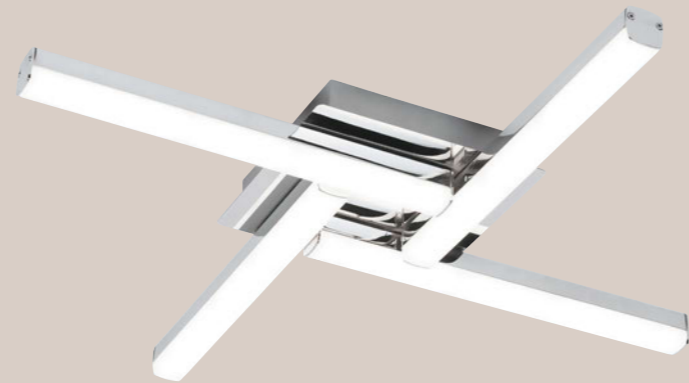

# Antonia

1

2

**1 5895** (M) (P)

• LED / 24W  
(2360lm, 4000K) incl.  
IP44  
chrome

**2 5896** (M) (P)

• LED / 24W  
(2200lm, 4000K) incl.  
IP44  
chrome