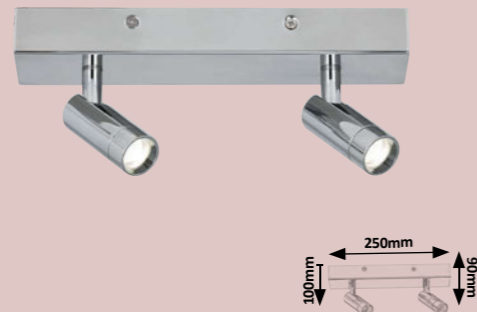

# George

1

3

2

4

**1 5493** (M) (P)

• LED / 5,6W  
(560lm, 4000K) incl.  
IP44  
chrome

**2 5494** (M) (P)