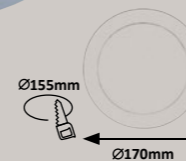

2

B
BUILT-IN