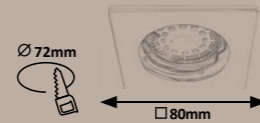

Lite

1

2

3

1 I052 **M**

• LED / 3W (240lm, 3000K) incl.
GU10 / 3x max. 50W
IP44/IP40
white

5 998250 310527

2 I053 **M**

• LED / 3W (240lm, 3000K) incl.
GU10 / 3x max. 50W
IP44/IP40
chrome

5 998250 310534

3 I054 **M**

• LED / 3W (240lm, 3000K) incl.
GU10 / 3x max. 50W
IP44/IP40
satin chrome

5 998250 310541

Lite

1

2

3

1 I055 **M**

• LED / 3W (240lm, 3000K) incl.
GU10 / 3x max. 50W
IP40
white

5 998250 310558

2 I056 **M**

• LED / 3W (240lm, 3000K) incl.
GU10 / 3x max. 50W
IP40
chrome

5 998250 310565

3 I057 **M**

• LED / 3W (240lm, 3000K) incl.
GU10 / 3x max. 50W
IP40
satin chrome

5 998250 310572