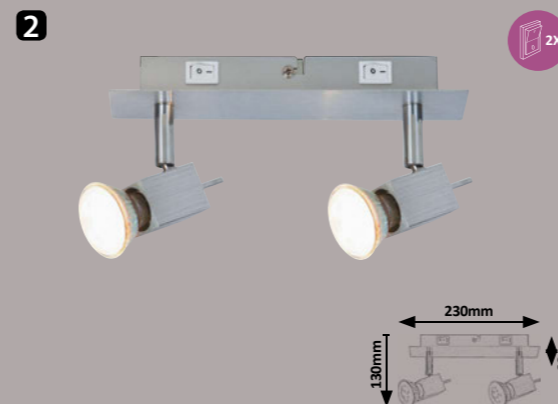

Agata

1 6757 (M)
• LED 5W
(400lm, 3000K) incl.
GU10 / 1x max. 50W • IP20 •

2 6758 (M)
• LED 5W
(400lm, 3000K) incl.
GU10 / 2x max. 50W • IP20 •

3 6759 (M)
• LED 5W
(400lm, 3000K) incl.
GU10 / 3x max. 50W • IP20
brushed aluminium

4 6760 (M)
• LED 5W
(400lm, 3000K) incl.
GU10 / 4x max. 50W • IP20
brushed aluminium