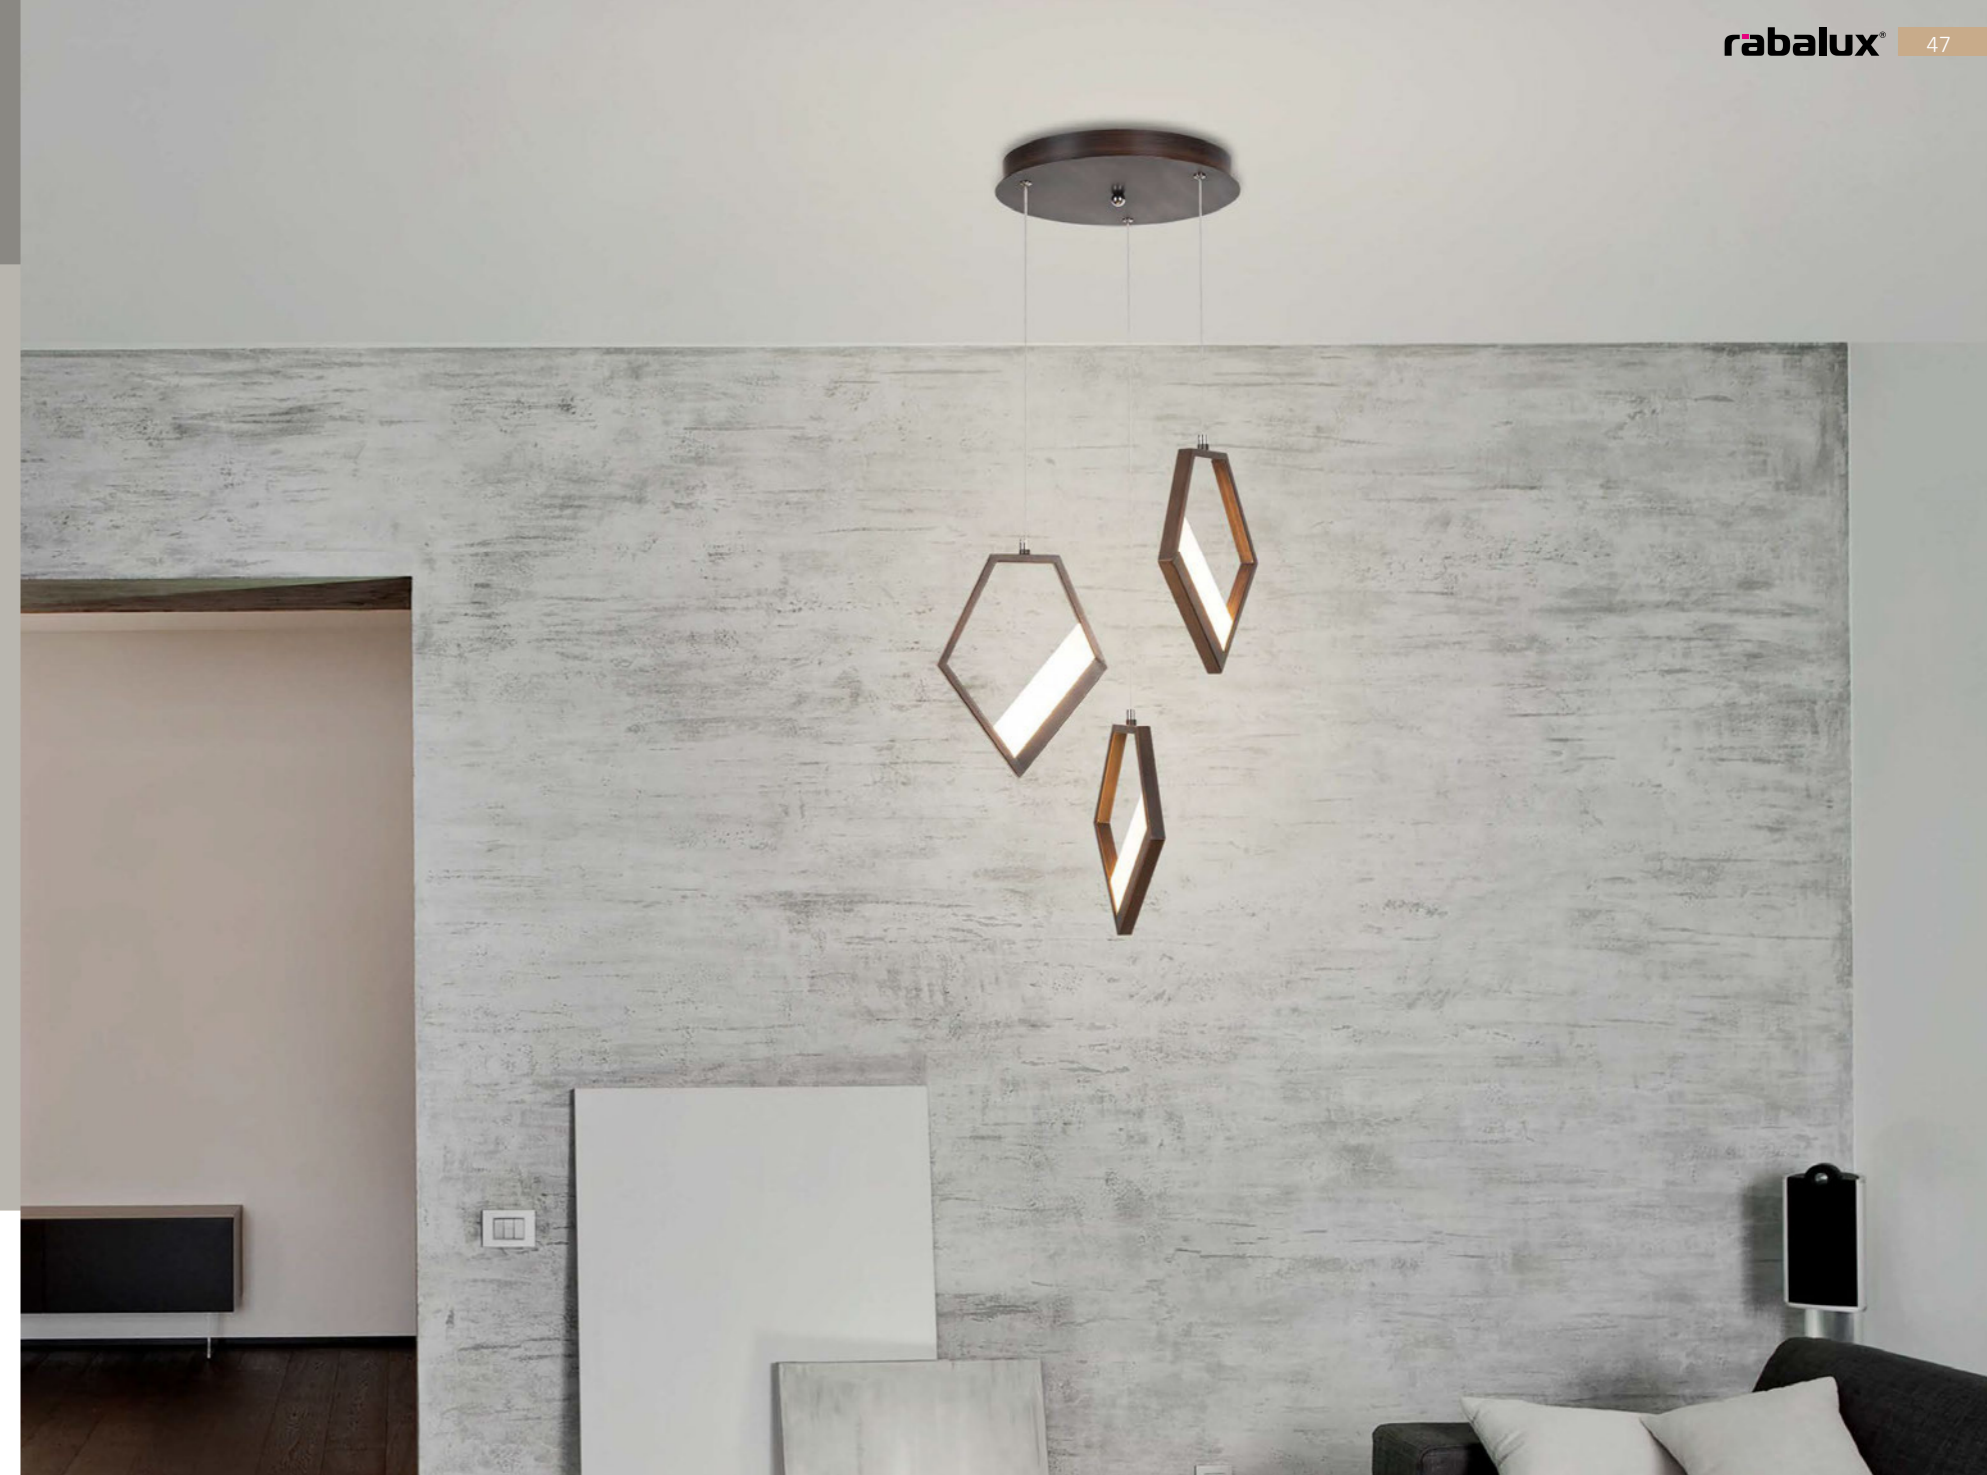

# Elinor

new

1

2

3

**1** 5651 (M) (P)

• LED / 5W  
(185lm, 3000K) incl.  
IP20  
metal brown

**2** 5652 (M) (P)