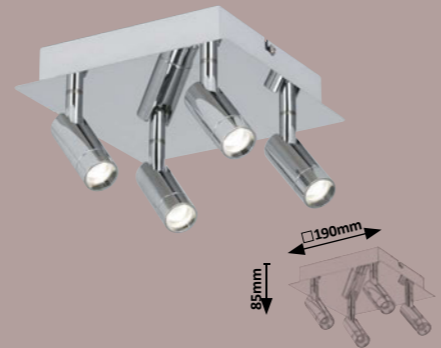

# George

1

3

2

4

**1 5493** (M) (P)

• LED / 5,6W  
(560lm, 4000K) incl.  
IP44  
chrome

**2 5494** (M) (P)