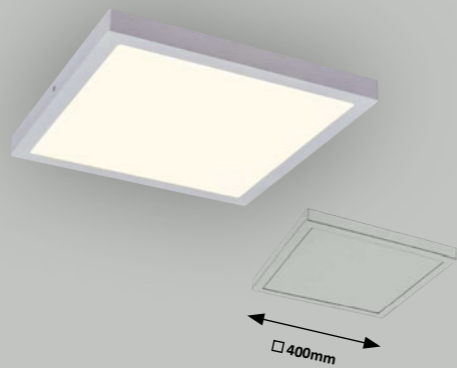

Lois

1

3

2

4

1 2663 (M) (P)

• LED / 12W
(800lm, 4000K) incl.
IP20
matte white

5 998250 326634

2 2664 (M) (P)

• LED / 18W
(1400lm, 4000K) incl.
IP20
matte white

5 998250 326641

3 2665 (M) (P)

• LED / 24W
(1700lm, 4000K) incl.
IP20
matte white

5 998250 326658

4 2666 (M) (P)

• LED / 36W
(2500lm, 4000K) incl.
IP20
matte white

5 998250 326665

Lois

1

3

2

4

1 2667 (M) (P)

• LED / 12W
(800lm, 3000K) incl.
IP20
satin chrome

5 998250 326672

2 2668 (M) (P)

• LED / 18W
(1400lm, 3000K) incl.
IP20
satin chrome

5 998250 326689

3 2669 (M) (P)

• LED / 24W
(1700lm, 3000K) incl.
IP20
satin chrome

5 998250 326696

4 2670 (M) (P)

• LED / 36W
(2500lm, 3000K) incl.
IP20
satin chrome

5 998250 326702