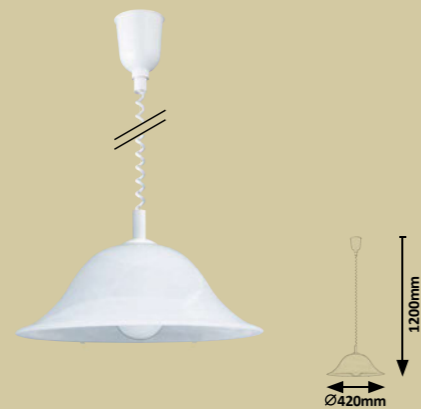

Alabastro

5 years guarantee

3

4