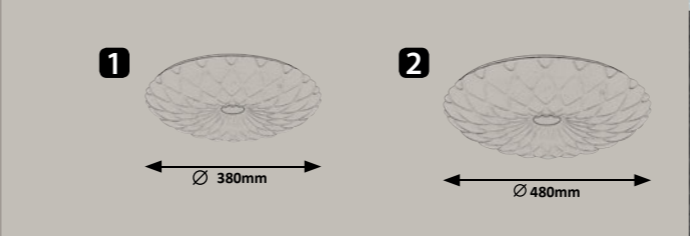

Primrose *new*

5 years guarantee, LED built-in, 3000K-6500K, 1000K-8000K, timer, A+ BUILT-IN

1 I426 (M P) • LED / 48W (2880lm, 3000K-6500K) incl. IP20 • 19743 • 508 white
2 I427 (M P) • LED / 72W (4320lm, 3000K-6500K) incl. IP20 • 19744 • 508 white