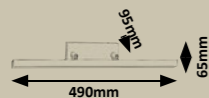

Andrew *new*

Spencer *new*

Marius *new*

Albina *new*

Cedric *new*

1 5782 **M P**

• LED / 12W
(820lm, 3000K) incl.
IP44
matte white

5 998250 357829

2 5783 **M P**

• LED / 12W
(820lm, 3000K) incl.
IP44
matte white

5 998250 357836

3 5785 **M P**

• LED / 18W
(1420lm, 3000K) incl.
IP44
matte white

5 998250 357850

1 I448 **M P**

• LED / 8W
(450lm, 4000K) incl.
IP23
matte white

5 998250 314488

2 I449 **M P**

• LED / 12W
(795lm, 4000K) incl.
IP23
matte white

5 998250 314495

3 I446 **M P**

• LED / 8W
(705lm, 3000K) incl.
IP20
chrome

5 998250 314464

4 I447 **M P**

• LED / 12W
(1146lm, 3000K) incl.
IP20
chrome

5 998250 314471