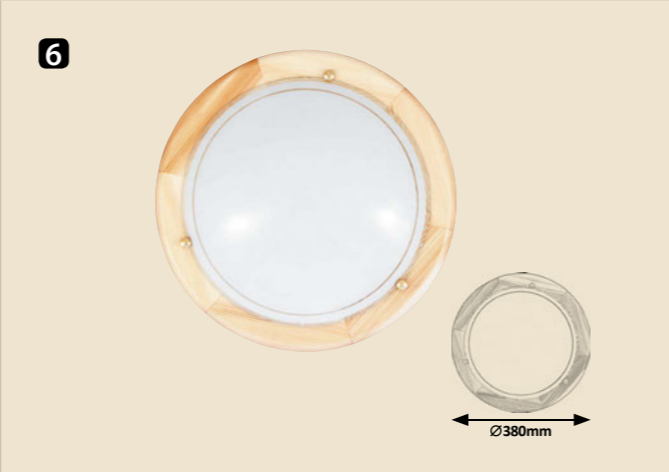

Ufo

5 years guarantee WOOD