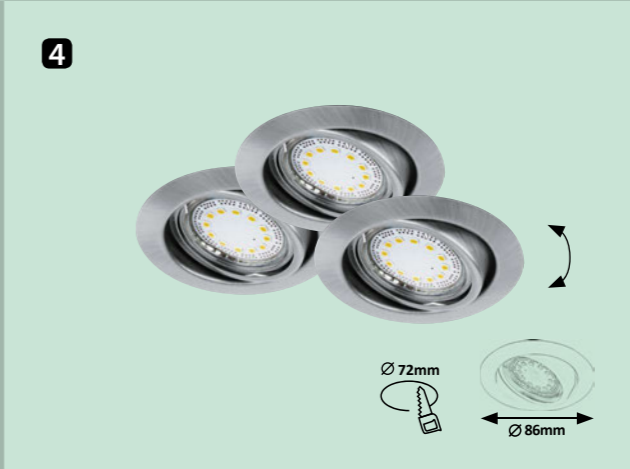

Lite

Lite

1 I046 **M**
• LED / 3W (240lm, 3000K) incl.
GU10 / 3x max. 50W
IP44/IP40
white

2 I047 **M**
• LED / 3W (240lm, 3000K) incl.
GU10 / 3x max. 50W
IP44/IP40
chrome

3 I048 **M**
• LED / 3W (240lm, 3000K) incl.
GU10 / 3x max. 50W
IP44/IP40
bronze

4 I163 **M**
• LED / 3W (240lm, 3000K) incl.
GU10 / 3x max. 50W
IP44/IP40
satin chrome

1 I049 **M**
• LED / 3W (240lm, 3000K) incl.
GU10 / 3x max. 50W
IP40
white

2 I050 **M**
• LED / 3W (240lm, 3000K) incl.
GU10 / 3x max. 50W
IP40
chrome

3 I051 **M**
• LED / 3W (240lm, 3000K) incl.
GU10 / 3x max. 50W
IP40
bronze

4 I166 **M**
• LED / 3W (240lm, 3000K) incl.
GU10 / 3x max. 50W
IP40
satin chrome