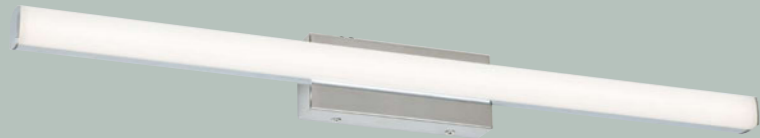

Bastian *new*

1

1 5781 M P

• LED / 13W
(1120lm, 4000K) incl.
IP44
chrome

5 998250 357812