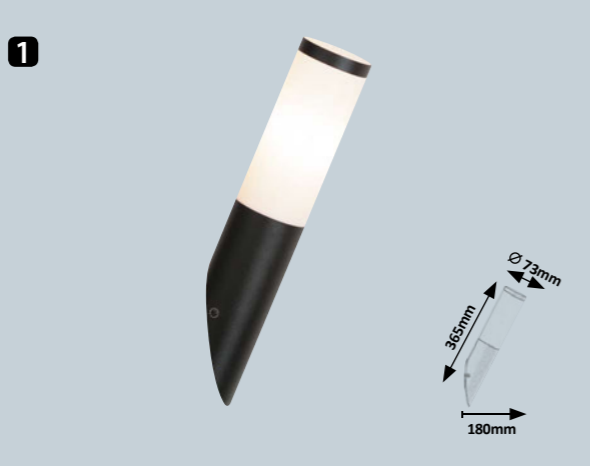

Black torch

1 8145 (M) (P)
E-27 / 1x max. 25W
IP44 • ☒ • ☒ 19607
matte black

2 8146 (M) (P)
E-27 / 1x max. 25W
IP44 • ☒ • ☒ 19607
☒ 0-5 m, 100°
matte black

3 8147 (M) (P)
E-27 / 1x max. 25W
IP44 • ☒
matte black

4 8148 (M) (P)
E-27 / 1x max. 25W
IP44 • ☒
matte black