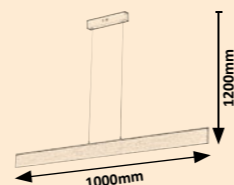

# Elinor

new

1

2

3

**1** 5651 (M) (P)

• LED / 5W  
(185lm, 3000K) incl.  
IP20  
metal brown

**2** 5652 (M) (P)