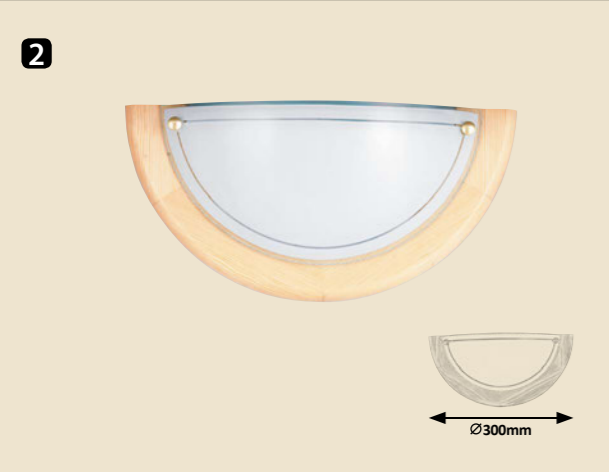

Ufo

5 years guarantee WOOD