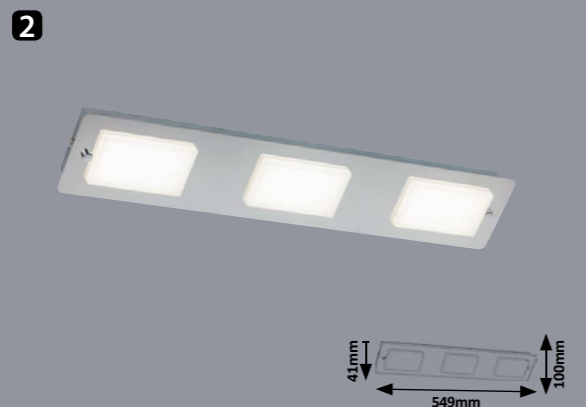

2 5724 (M) (P)

Ruben

1 5723 (M) (P)