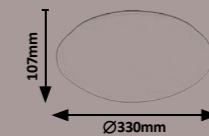

Cruz

Cibyll

Lucas

1

1 5887 **M P**

• LED / 12W
(900lm, 3500K) incl.
IP20
chrome

2

2 5832 **M G**

E-27 / 1x max. 60W
IP44 • ☒
9976
opal glass

1

2

1 3434 **M P**

• LED / 12W
(780lm, 4000K) incl.
IP20
white

2 3437 **M P**

• LED / 12W
(780lm, 4000K) incl.
IP44
white

3

4

3 3435 **M P**

• LED / 18W
(1170lm, 4000K) incl.
IP20
white

4 3438 **M P**

• LED / 18W
(1170lm, 4000K) incl.
IP44
white

5

6

5 3436 **M P**

• LED / 24W
(1560lm, 4000K) incl.
IP20
white

6 3439 **M P**

• LED / 24W
(1560lm, 4000K) incl.
IP44
white