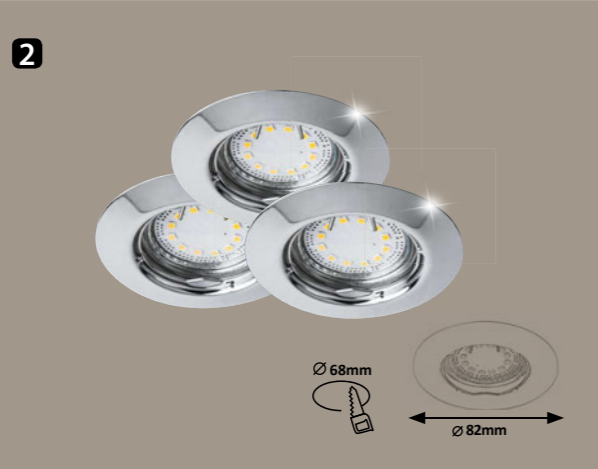

Lite

Lite

1 I046 **M**
• LED / 3W (240lm, 3000K) incl.
GU10 / 3x max. 50W
IP44/IP40
white

2 I047 **M**
• LED / 3W (240lm, 3000K) incl.
GU10 / 3x max. 50W
IP44/IP40
chrome

3 I048 **M**
• LED / 3W (240lm, 3000K) incl.
GU10 / 3x max. 50W
IP44/IP40
bronze

4 I163 **M**
• LED / 3W (240lm, 3000K) incl.
GU10 / 3x max. 50W
IP44/IP40
satin chrome

1 I049 **M**
• LED / 3W (240lm, 3000K) incl.
GU10 / 3x max. 50W
IP40
white

2 I050 **M**
• LED / 3W (240lm, 3000K) incl.
GU10 / 3x max. 50W
IP40
chrome

3 I051 **M**
• LED / 3W (240lm, 3000K) incl.
GU10 / 3x max. 50W
IP40
bronze

4 I166 **M**
• LED / 3W (240lm, 3000K) incl.
GU10 / 3x max. 50W
IP40
satin chrome