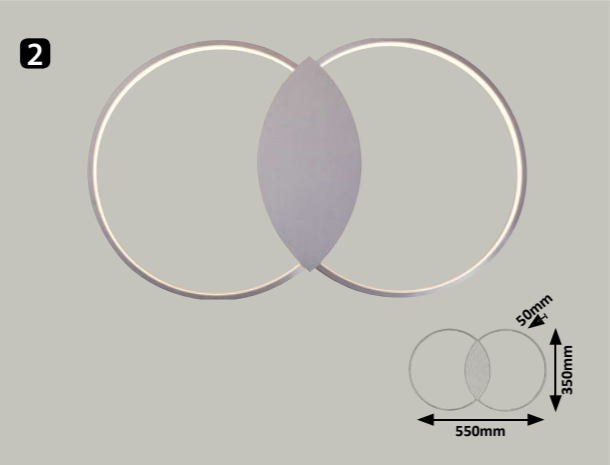

Andrei *new*

Neville *new*

Dorian *new*

1 5676 (M)
• LED / 24W (1573lm, 3000K) incl.
IP20
brushed aluminium

2 5677 (M)
• LED / 24W (1380lm, 3000K) incl.
IP20
brushed aluminium

3 5678 (M)
• LED / 18W (1293lm, 3000K) incl.
IP20
brushed aluminium

1 I437 (M)
• LED / 6W (280lm, 3000K) incl.
IP20
matte white

2 I438 (M)
• LED / 6W (220lm, 3000K) incl.
IP20
brushed aluminium

3 I439 (M)
• LED / 4W (190lm, 3000K) incl.
IP20
matte white

4 I440 (M)
• LED / 4W (180lm, 3000K) incl.
IP20
brushed aluminium

5 5776 (M P)
• LED / 5W (300lm, 4000K) incl.
IP20
white