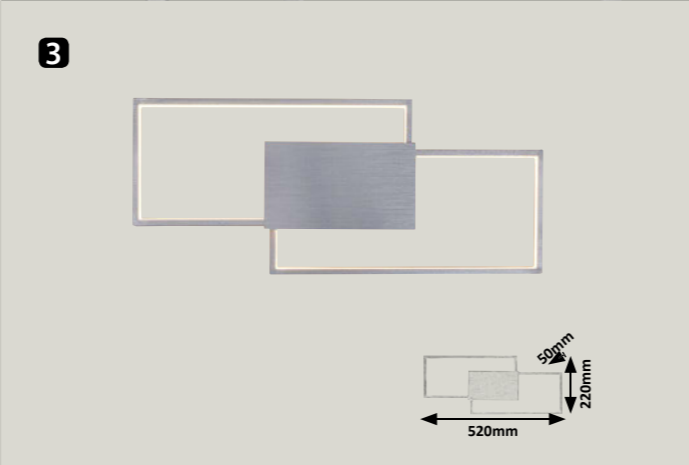

Andrei *new*

Neville *new*

Dorian *new*

1 5676 (M)
• LED / 24W (1573lm, 3000K) incl.
IP20
brushed aluminium

2 5677 (M)
• LED / 24W (1380lm, 3000K) incl.
IP20
brushed aluminium

3 5678 (M)
• LED / 18W (1293lm, 3000K) incl.
IP20
brushed aluminium

1 I437 (M)
• LED / 6W (280lm, 3000K) incl.
IP20
matte white

2 I438 (M)
• LED / 6W (220lm, 3000K) incl.
IP20
brushed aluminium

3 I439 (M)
• LED / 4W (190lm, 3000K) incl.
IP20
matte white

4 I440 (M)
• LED / 4W (180lm, 3000K) incl.
IP20
brushed aluminium

5 5776 (M P)
• LED / 5W (300lm, 4000K) incl.
IP20
white