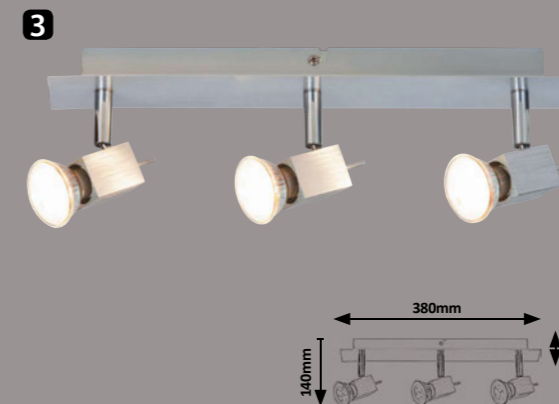

Agata

1 6757 (M)
• LED 5W
(400lm, 3000K) incl.
GU10 / 1x max. 50W • IP20 •

2 6758 (M)
• LED 5W
(400lm, 3000K) incl.
GU10 / 2x max. 50W • IP20 •

3 6759 (M)
• LED 5W
(400lm, 3000K) incl.
GU10 / 3x max. 50W • IP20
brushed aluminium

4 6760 (M)
• LED 5W
(400lm, 3000K) incl.
GU10 / 4x max. 50W • IP20
brushed aluminium