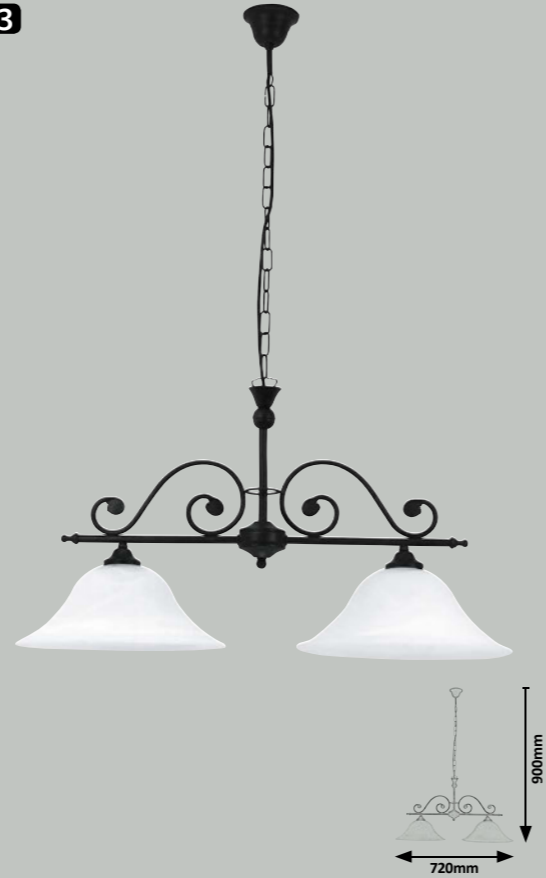

2 **7776** (M) (G)

E-27 / 1x max. 60W
IP20 • ☒ • ⚡ 9422
matte black/alabaster

3