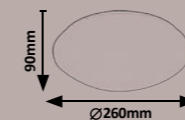

Cruz

Cibyll

Lucas

1

1 5887 **M P**

• LED / 12W
(900lm, 3500K) incl.
IP20
chrome

2

2 5832 **M G**

E-27 / 1x max. 60W
IP44 • ☒
9976
opal glass

1

2

1 3434 **M P**

• LED / 12W
(780lm, 4000K) incl.
IP20
white

2 3437 **M P**

• LED / 12W
(780lm, 4000K) incl.
IP44
white

3

4

3 3435 **M P**

• LED / 18W
(1170lm, 4000K) incl.
IP20
white

4 3438 **M P**

• LED / 18W
(1170lm, 4000K) incl.
IP44
white

5

6

5 3436 **M P**

• LED / 24W
(1560lm, 4000K) incl.
IP20
white

6 3439 **M P**

• LED / 24W
(1560lm, 4000K) incl.
IP44
white