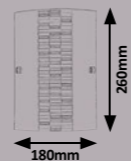

Domino

5 years guarantee

1