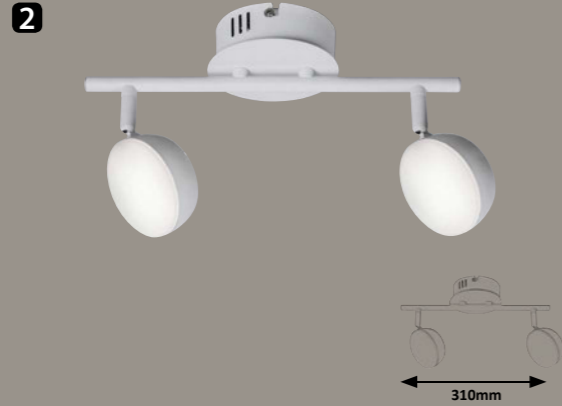

Hedwig

new

1 5622 (M) (P)
• LED / 4W
(350lm, 2700K-5000K) incl.
IP20 • 512
matte white

2 5623 (M) (P)
• LED / 8W
(700lm, 2700K-5000K) incl.
IP20 • 512
matte white

3 5624 (M) (P)
• LED / 12W
(1050lm, 2700K-5000K) incl.
IP20 • 512
matte white

4 5625 (M) (P)
• LED / 16W
(1400lm, 2700K-5000K) incl.
IP20 • 512
matte white