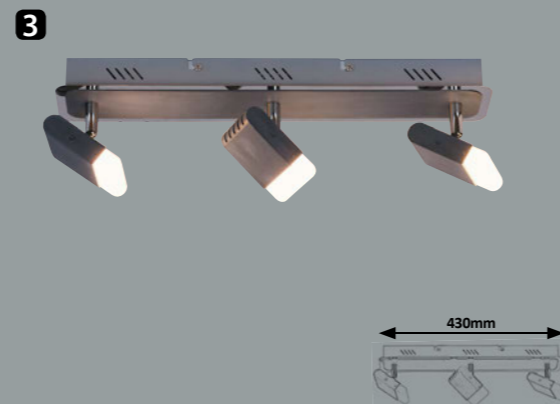

Marcus

1 6816 (M) (P)
• LED / 5W
(320lm, 3000K) incl.
IP20
grey/chrome

2 6818 (M) (P)
• LED / 10W
(640lm, 3000K) incl.
IP20
grey/chrome

3 6819 (M) (P)
• LED / 15W
(960lm, 3000K) incl.
IP20
grey/chrome

4 6820 (M) (P)
• LED / 20W
(1280lm, 3000K) incl.
IP20
grey/chrome

Agata

1 6757 (M)
• LED 5W
(400lm, 3000K) incl.
GU10 / 1x max. 50W • IP20 •

2 6758 (M)
• LED 5W
(400lm, 3000K) incl.
GU10 / 2x max. 50W • IP20 •

3 6759 (M)
• LED 5W
(400lm, 3000K) incl.
GU10 / 3x max. 50W • IP20
brushed aluminium

4 6760 (M)
• LED 5W
(400lm, 3000K) incl.
GU10 / 4x max. 50W • IP20
brushed aluminium