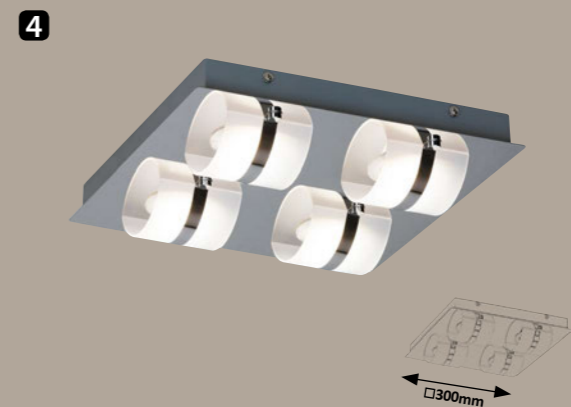

3 5491 (M) (P)

4 5492 (M) (P)

Tony