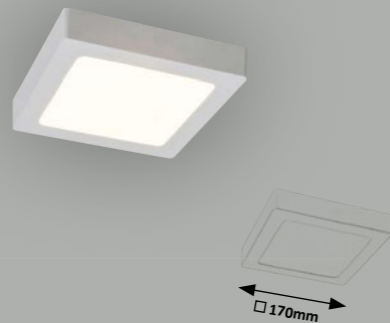

Lois

1

3

2

4

1 2663 (M) (P)

• LED / 12W
(800lm, 4000K) incl.
IP20
matte white

5 998250 326634

2 2664 (M) (P)

• LED / 18W
(1400lm, 4000K) incl.
IP20
matte white

5 998250 326641

3 2665 (M) (P)

• LED / 24W
(1700lm, 4000K) incl.
IP20
matte white

5 998250 326658

4 2666 (M) (P)

• LED / 36W
(2500lm, 4000K) incl.
IP20
matte white

5 998250 326665

Lois

1

3

2

4

1 2667 (M) (P)

• LED / 12W
(800lm, 3000K) incl.
IP20
satin chrome

5 998250 326672

2 2668 (M) (P)

• LED / 18W
(1400lm, 3000K) incl.
IP20
satin chrome

5 998250 326689

3 2669 (M) (P)

• LED / 24W
(1700lm, 3000K) incl.
IP20
satin chrome

5 998250 326696

4 2670 (M) (P)

• LED / 36W
(2500lm, 3000K) incl.
IP20
satin chrome

5 998250 326702