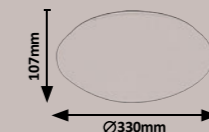

Cruz

Cibyll

Lucas

1

1 5887 **M P**

• LED / 12W
(900lm, 3500K) incl.
IP20
chrome

2

2 5832 **M G**

E-27 / 1x max. 60W
IP44 • ☒
9976
opal glass

1

2

1 3434 **M P**

• LED / 12W
(780lm, 4000K) incl.
IP20
white

2 3437 **M P**

• LED / 12W
(780lm, 4000K) incl.
IP44
white

3

4

3 3435 **M P**

• LED / 18W
(1170lm, 4000K) incl.
IP20
white

4 3438 **M P**

• LED / 18W
(1170lm, 4000K) incl.
IP44
white

5

6

5 3436 **M P**

• LED / 24W
(1560lm, 4000K) incl.
IP20
white

6 3439 **M P**

• LED / 24W
(1560lm, 4000K) incl.
IP44
white