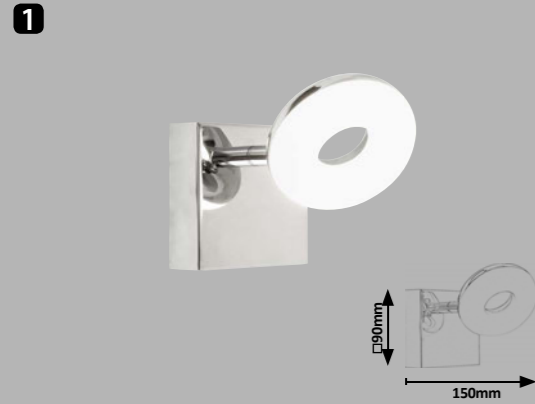

Beata

1 5716 (M) (P)
• LED / 5W
(465lm, 4000K) incl.
IP44
chrome

2 5717 (M) (P)
• LED / 10W
(930lm, 4000K) incl.
IP44
chrome

3 5893 (M) (P)
• LED / 15W
(1530lm, 4000K) incl.
IP44
chrome

4 5718 (M) (P)
• LED / 15W
(1395lm, 4000K) incl.
IP44
chrome