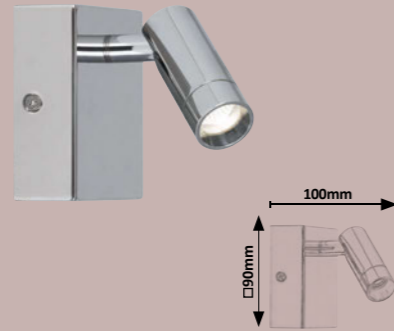

# George

1

3

2

4

**1 5493** (M) (P)

• LED / 5,6W  
(560lm, 4000K) incl.  
IP44  
chrome

**2 5494** (M) (P)