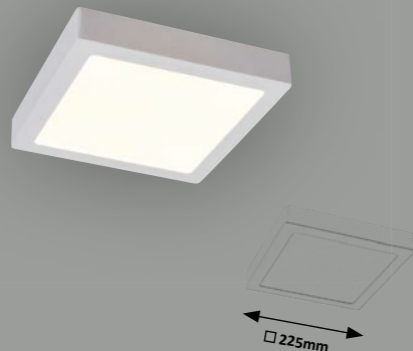

Lois

1

3

2

4

1 2663 (M) (P)

• LED / 12W
(800lm, 4000K) incl.
IP20
matte white

5 998250 326634

2 2664 (M) (P)

• LED / 18W
(1400lm, 4000K) incl.
IP20
matte white

5 998250 326641

3 2665 (M) (P)

• LED / 24W
(1700lm, 4000K) incl.
IP20
matte white

5 998250 326658

4 2666 (M) (P)

• LED / 36W
(2500lm, 4000K) incl.
IP20
matte white

5 998250 326665

Lois

1

3

2

4

1 2667 (M) (P)

• LED / 12W
(800lm, 3000K) incl.
IP20
satin chrome

5 998250 326672

2 2668 (M) (P)

• LED / 18W
(1400lm, 3000K) incl.
IP20
satin chrome

5 998250 326689

3 2669 (M) (P)

• LED / 24W
(1700lm, 3000K) incl.
IP20
satin chrome

5 998250 326696

4 2670 (M) (P)

• LED / 36W
(2500lm, 3000K) incl.
IP20
satin chrome

5 998250 326702