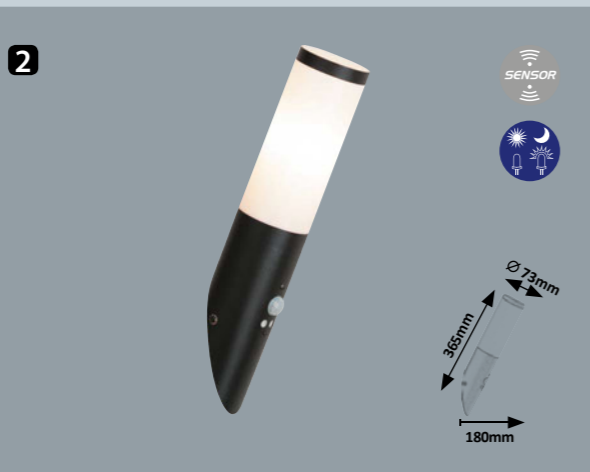

Black torch

1 8145 (M) (P)
E-27 / 1x max. 25W
IP44 • ☒ • ☒ 19607
matte black

2 8146 (M) (P)
E-27 / 1x max. 25W
IP44 • ☒ • ☒ 19607
☒ 0-5 m, 100°
matte black

3 8147 (M) (P)
E-27 / 1x max. 25W
IP44 • ☒
matte black

4 8148 (M) (P)
E-27 / 1x max. 25W
IP44 • ☒
matte black