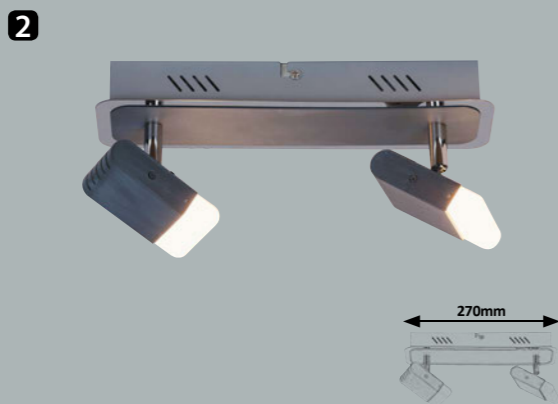

Marcus

1 6816 (M) (P)
• LED / 5W
(320lm, 3000K) incl.
IP20
grey/chrome

2 6818 (M) (P)
• LED / 10W
(640lm, 3000K) incl.
IP20
grey/chrome

3 6819 (M) (P)
• LED / 15W
(960lm, 3000K) incl.
IP20
grey/chrome

4 6820 (M) (P)
• LED / 20W
(1280lm, 3000K) incl.
IP20
grey/chrome

Agata

1 6757 (M)
• LED 5W
(400lm, 3000K) incl.
GU10 / 1x max. 50W • IP20 •

2 6758 (M)
• LED 5W
(400lm, 3000K) incl.
GU10 / 2x max. 50W • IP20 •

3 6759 (M)
• LED 5W
(400lm, 3000K) incl.
GU10 / 3x max. 50W • IP20
brushed aluminium

4 6760 (M)
• LED 5W
(400lm, 3000K) incl.
GU10 / 4x max. 50W • IP20
brushed aluminium