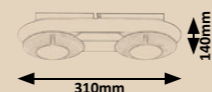

Elinor

new

1

2

3

1 5651 (M) (P)

• LED / 5W
(185lm, 3000K) incl.
IP20
metal brown

2 5652 (M) (P)

• LED / 12W
(640lm, 3000K) incl.
IP20
metal brown

3 5653 (M) (P)

• LED / 18W
(1050lm, 3000K) incl.
IP20
metal brown

Brigitte

1

2

3

4

5

6

1 2552 (M)

• LED / 10W
(800lm, 3000K) incl.
IP20
brown/gold

2 2553 (M)

• LED / 15W
(1200lm, 3000K) incl.
IP20
brown/gold

3 2554 (M)

• LED / 20W
(1600lm, 3000K) incl.
IP20
brown/gold

4 2555 (M)

• LED / 25W
(2000lm, 3000K) incl.
IP20
brown/gold

5 2556 (M)

• LED / 20W
(1600lm, 3000K) incl.
IP20
brown/gold

6 2557 (M)

• LED / 25W
(2000lm, 3000K) incl.
IP20
brown/gold