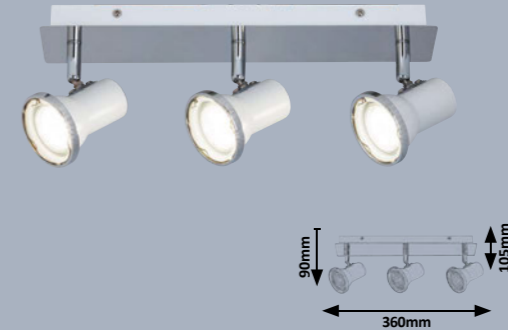

George

1

3

2

4

1 5493 (M) (P)

• LED / 5,6W
(560lm, 4000K) incl.
IP44
chrome

2 5494 (M) (P)

• LED / 11,2W
(1120lm, 4000K) incl.
IP44
chrome

3 5495 (M) (P)

• LED / 16,8W
(1680lm, 4000K) incl.
IP44
chrome

4 5496 (M) (P)

• LED / 22,4W
(2240lm, 4000K) incl.
IP44
chrome

Steve

1

3

2

4

1 5497 (M)

• LED / 4,5W (430lm, 4000K) incl.
GU10/1x max. 15W
IP44 • 19601
chrome/white

2 5498 (M)

• LED / 4,5W (430lm, 4000K) incl.
GU10/2x max. 15W
IP44 • 19601
chrome/white

3 5499 (M)

• LED / 4,5W (430lm, 4000K) incl.
GU10/ 3x max. 15W
IP44 • 19601
chrome/white

4 5500 (M)

• LED / 4,5W (430lm, 4000K) incl.
GU10/ 4x max. 15W
IP44 • 19601
chrome/white