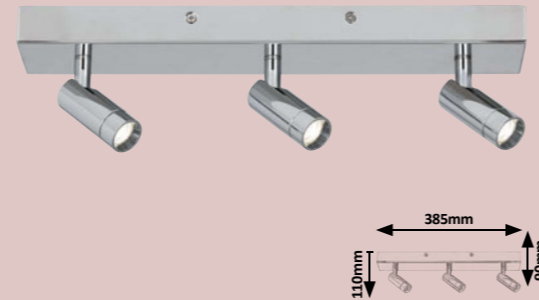

# George

1

3

2

4

**1 5493** (M) (P)

• LED / 5,6W  
(560lm, 4000K) incl.  
IP44  
chrome

**2 5494** (M) (P)