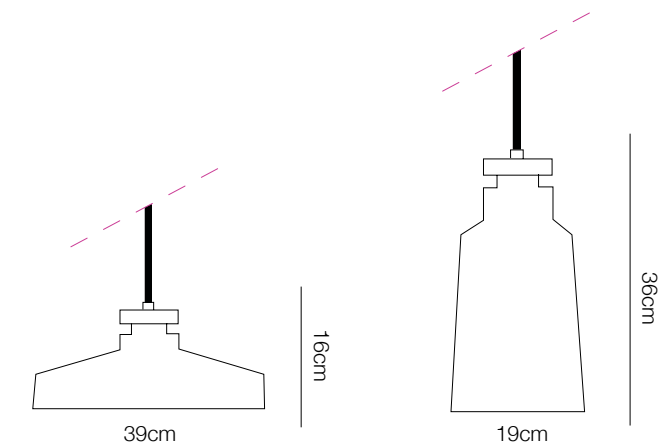

PD321-1A, 1C

PD321-1A	MATT BLACK (MATT WHITE INSIDE)	E27, 60W
PD321-1A	MATT WHITE (MATT WHITE INSIDE)	E27, 60W
PD321-1C	MATT BLACK (MATT WHITE INSIDE)	E27, 60W
PD321-1C	MATT WHITE (MATT WHITE INSIDE)	E27, 60W

▪ **Material:** Aluminium, Wood

▪ **Dimension:**