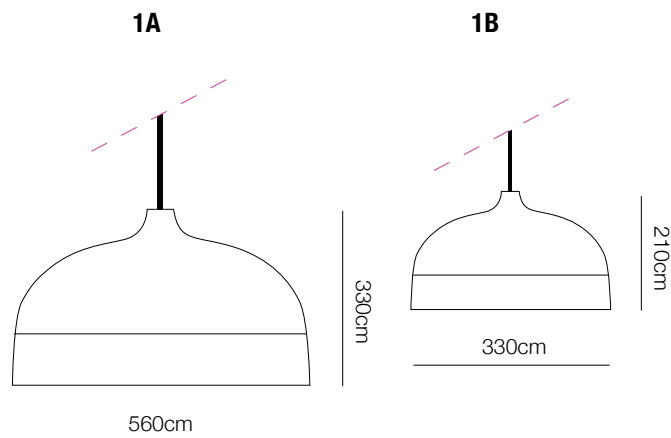

PD315-1A, 1B

PD315-1A	7527C+SILVER (SILVER INSIDE)	E27, 60W
PD315-1A	7527C+ROSE GOLD (ROSE GOLD INSIDE)	E27, 60W
PD315-1A	7527C+2295 (2295 INSIDE)	E27, 60W
PD315-1B	7527C+SILVER (SILVER INSIDE)	E27, 60W
PD315-1B	7527C+ROSE GOLD (ROSE GOLD INSIDE)	E27, 60W
PD315-1B	7527C+2295 (2295 INSIDE)	E27, 60W

▪ **Material:** Aluminium

▪ **Dimension:**