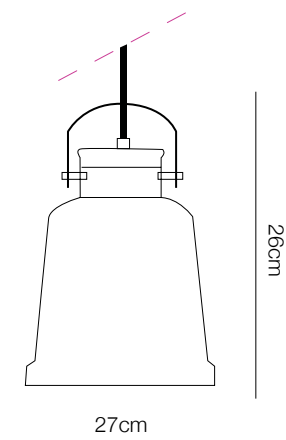

PD303-1

PD303-1 BLACK (MATT WHITE INSIDE WITH GOLD) E27, 60W

PD303-1 WHITE (MATT WHITE INSIDE WITH SILVER) E27, 60W

- **Material:** Aluminium
- **Dimension:**