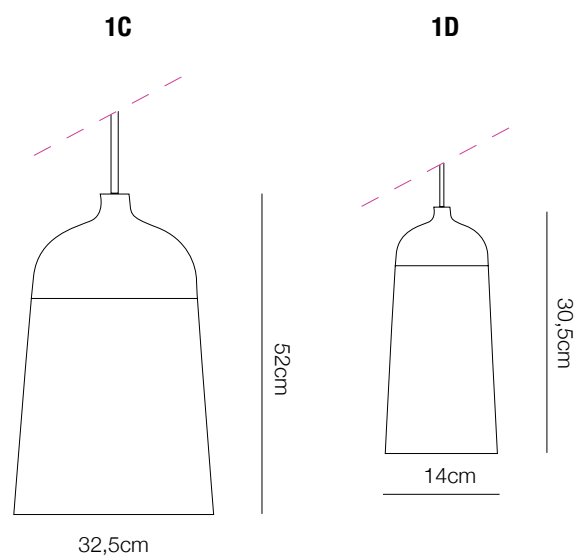

- **Material:** Aluminium
- **Dimension:**

1D - 7527C+2295

1DC - 7527C+Rose Gold

1D - 7527C+Silver