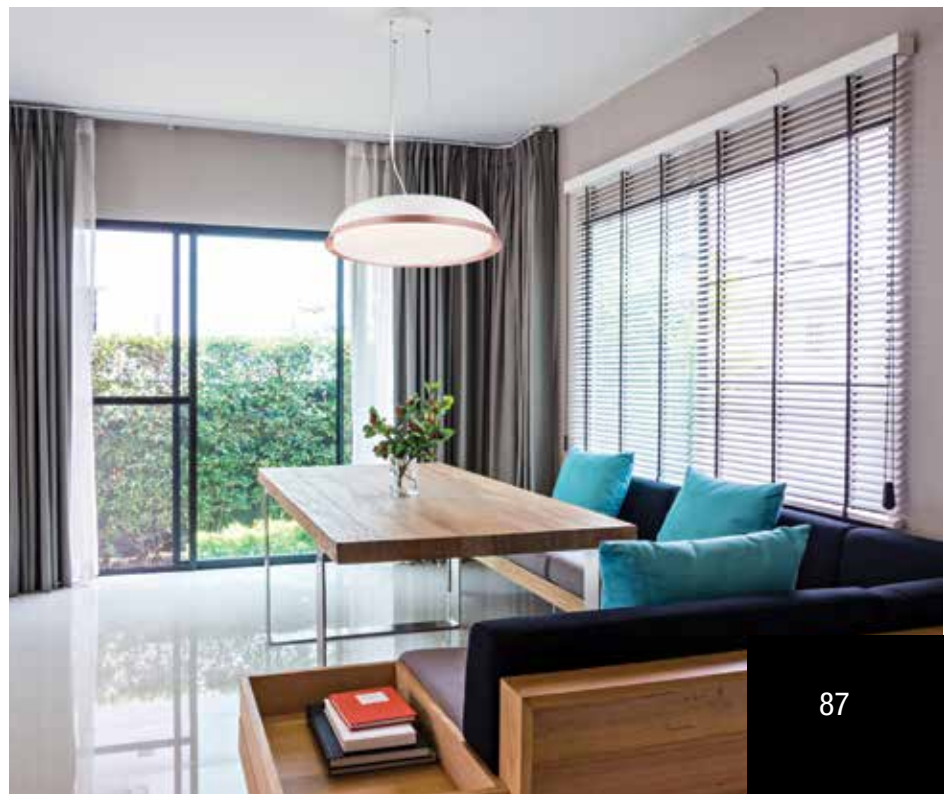

PD604, CL604

PD604	ROSE GOLD	LED 33W, 2009Lm
PD604	METAL	LED 33W, 2009Lm
CL604	ROSE GOLD	LED 33W, 2009Lm
CL604	METAL	LED 33W, 2009Lm

- **Material:** Aluminium+Acrylic
- **Colour Temperature:** 3000K
- **Dimension:**