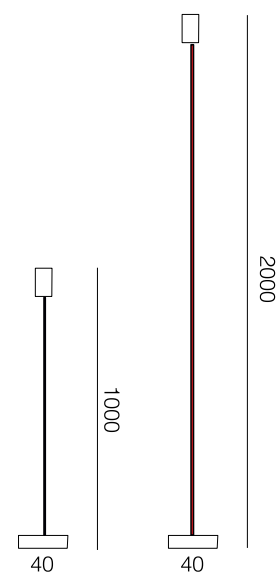

SE270

SE270	WHITE	E27 + 3C WEAVE+T , L2000*Ø7,5mm
SE270	WHITE	E27 + 3C WEAVE+T , L1000*Ø7,5mm
SE270	BLACK	E27 + 3C WEAVE+T , L2000*Ø7,5mm
SE270	BLACK	E27 + 3C WEAVE+T , L1000*Ø7,5mm
SE270	RED	E27 + 3C WEAVE+T , L2000*Ø7,5mm
SE270	RED	E27 + 3C WEAVE+T , L1000*Ø7,5mm
SE270	GREY	E27 + 3C WEAVE+T , L2000*Ø7,5mm
SE270	GREY	E27 + 3C WEAVE+T , L1000*Ø7,5mm