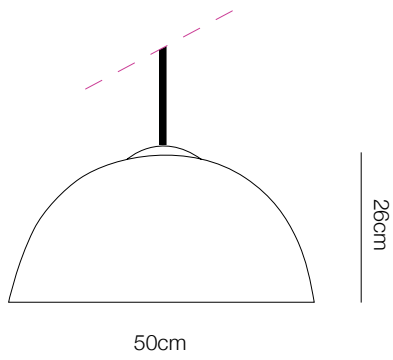

PD218-1A

PD218-1A MATT BLACK (GOLD INSIDE) E27, 60W

PD218-1A MATT WHITE (GOLD INSIDE) E27, 60W

▪ **Dimension:**